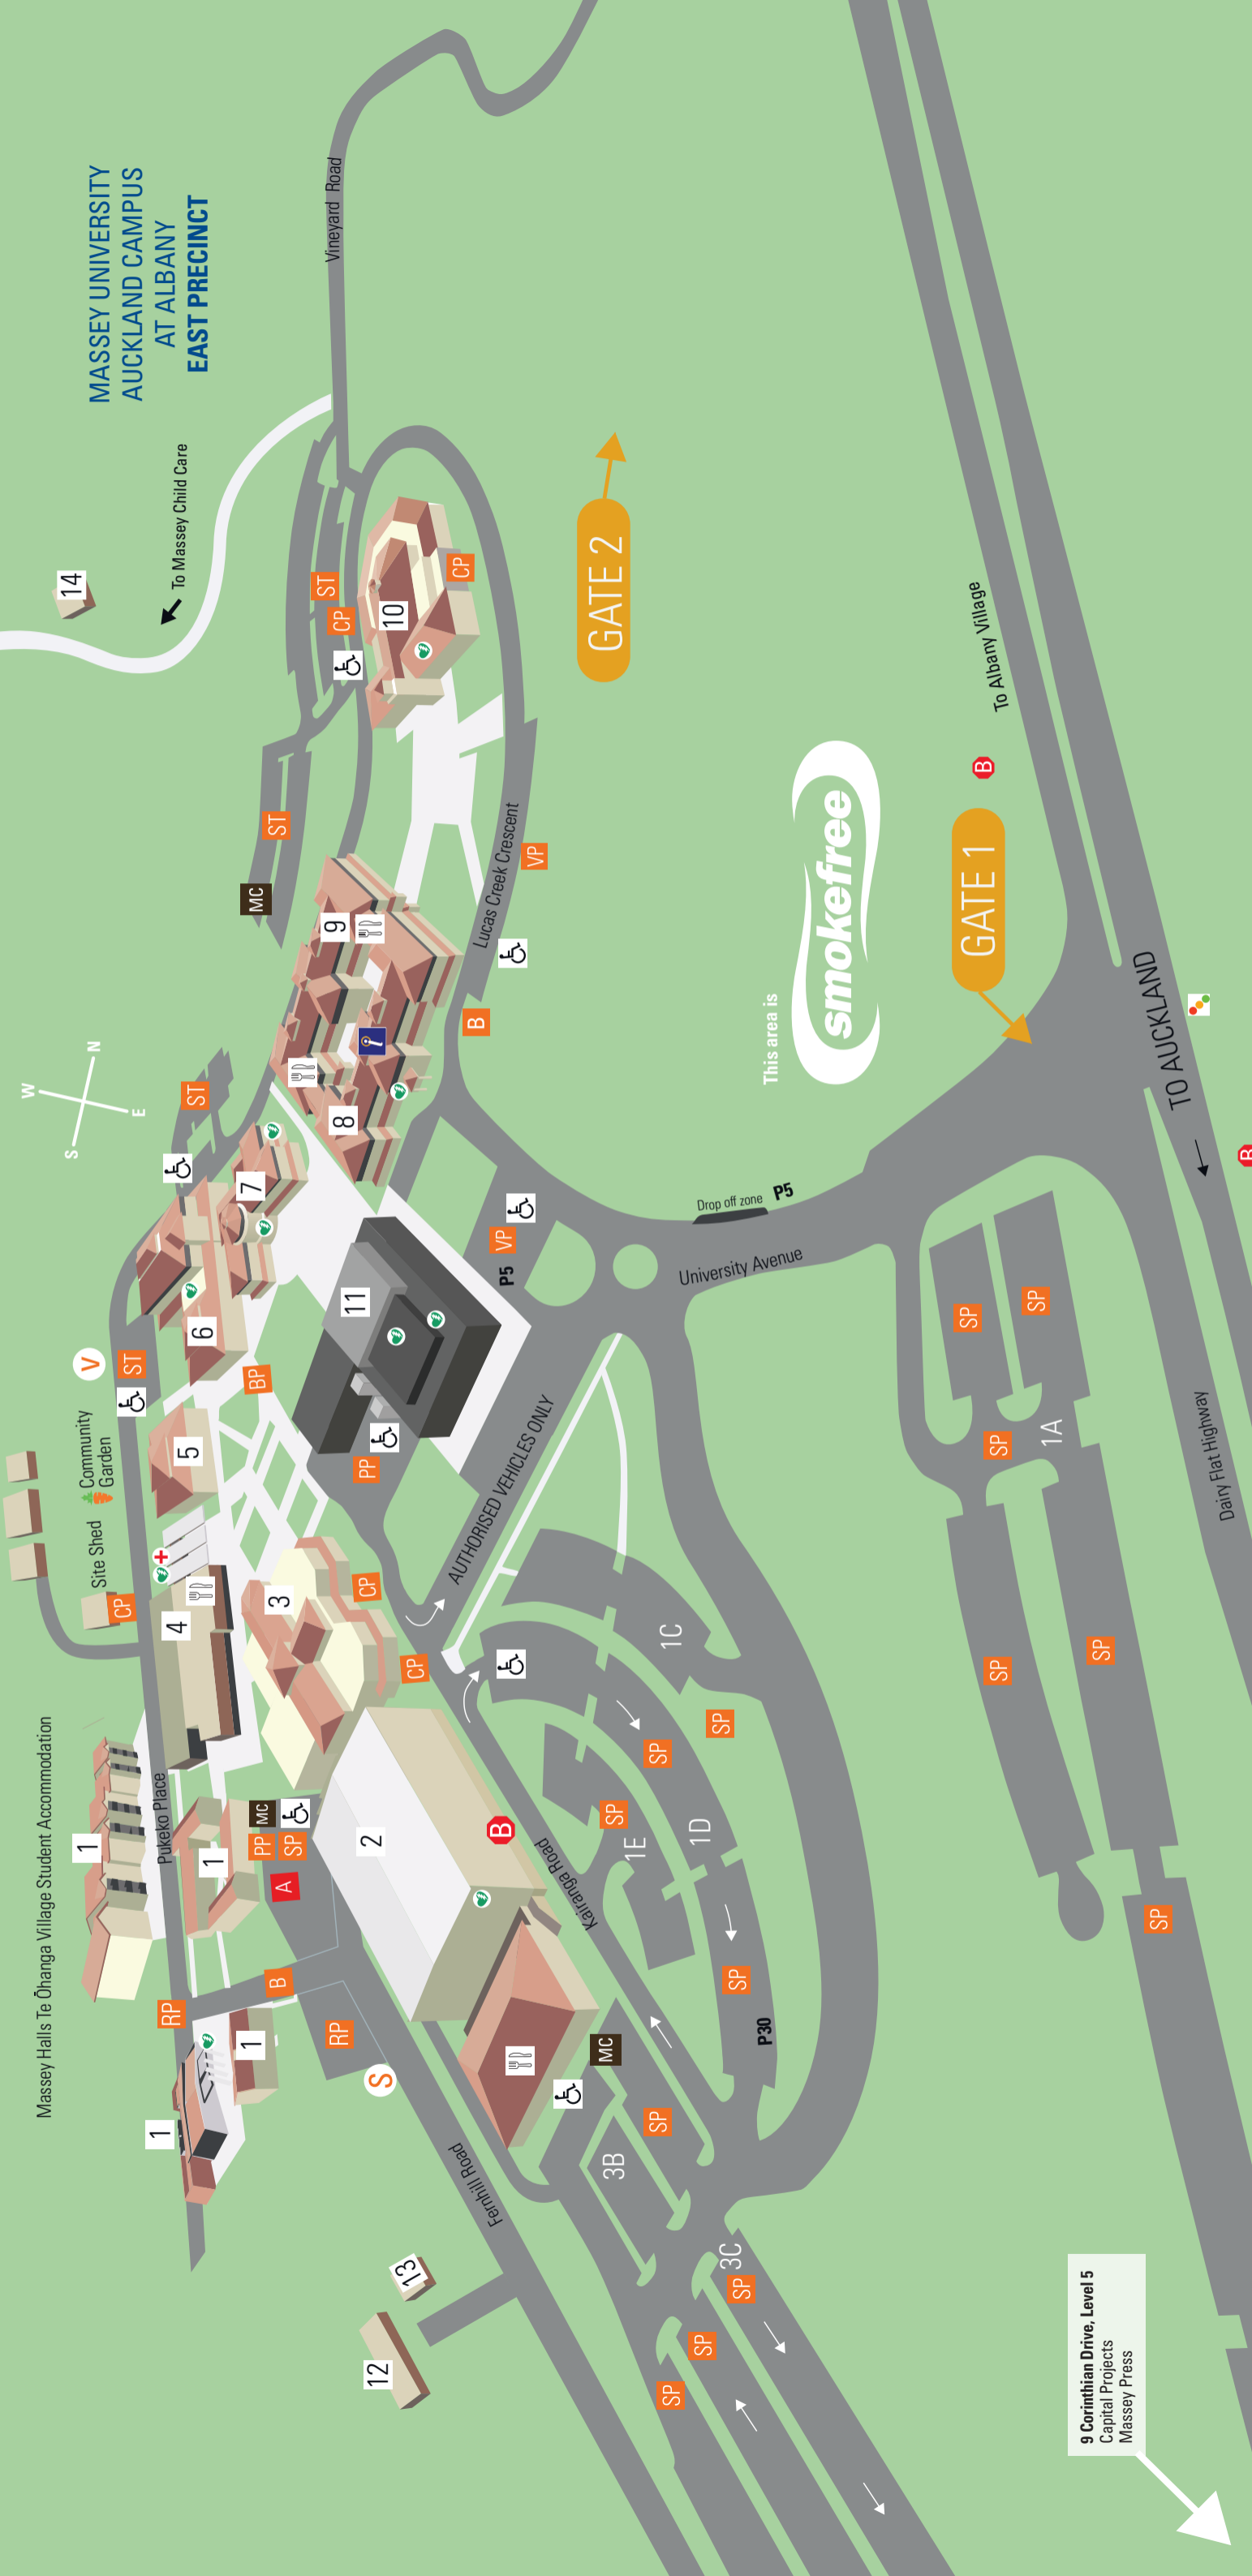

- KEY**
- Accessible toilets
 - Derbriator
 - Buildings
 - Information
 - Student parking
 - Staff parking
 - Visitor parking
 - Motorcycles
 - Bus stops
 - Mobility parking
 - Main roads
 - Paths
 - Teaching rooms
 - Designated smoking area
- ABBREVIATIONS**
- COH College of Health
 - COS College of Sciences
 - BP Bicycle/Charging
 - MFC Multi-Faith Centre
 - NZIAS New Zealand Institute for Advanced Study
 - PP Patient Parking
 - SBE School of Built Environment
 - SFAI School of Food and Advanced Technology
 - SMCS School of Mathematical and Computational Sciences
 - SNS School of Natural Sciences
 - SSEN School of Sport, Exercise and Nutrition
 - S< Speech & Language Therapy